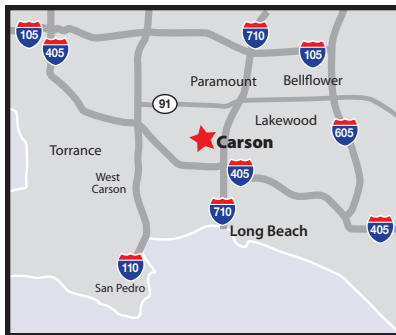

Integrated Logistics Supply Chain Solutions

CARSON (Los Angeles)

20455 Reeves Avenue
Carson, CA 90810

WORLD-CLASS 3PL SERVICES

Logistics: Cross-docking, bulk-to-package transfers, returns management

Transportation: Full truck, LTL, local drayage, expediting services

Distance to Key Transportation Links

Major Highways: I-710, 0.5 east
I-405, 1.5 miles east
I-110, 2 miles west

Ports: Ports of Long Beach and Los Angeles, CA, 9 miles south

Airport: LAX (Los Angeles International), 15 miles northwest
LGB (Long Beach Airport), 9 miles southeast